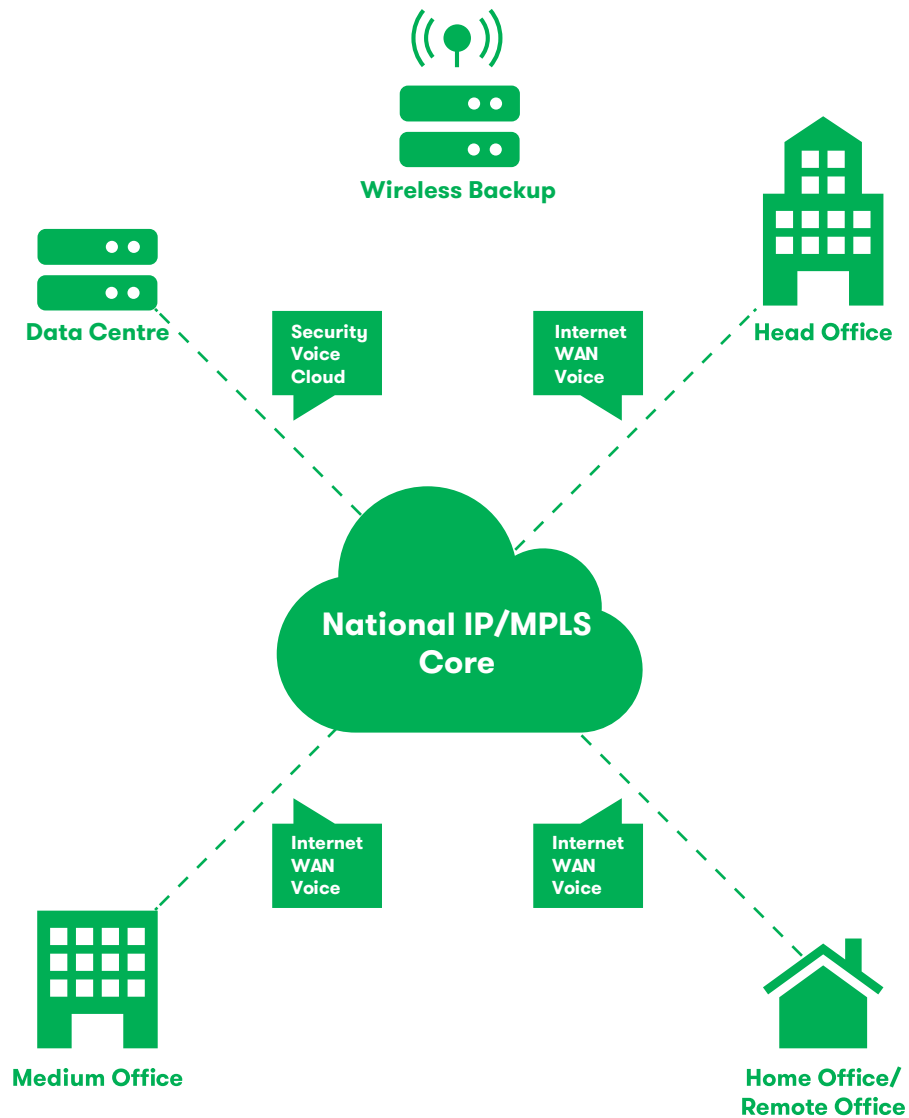

WAN

FOUNDATION

A flexible WAN solution that allows you to choose which features are the most important for your network and for your customers.

Spark Wholesale's WAN Foundation is a highly flexible layer 3 service. It offers increased versatility and infrastructure optimization by allowing the customization of the CLNEs to include additional capability, putting the focus on what you think is important for your customers.

Flexible QoS options

Up to seven QoS classes to ensure you can prioritise the traffic efficiently.

Highly reliable network

Build on Spark's highly resilient MPLS network so you can trust your data will be secure and available.

Wide range of bandwidth options

WAN Foundation offers speeds from 2Mbps up to 400Mbps so you can be sure there is always a option that meets your requirements.

Instant datacentre connectivity

Pre-connected to over 50 datacentres in New Zealand to enable fast delivery of services to you and your customers.

Wholesale WAN Foundation Diagram

Key Product Features

Allows you to customize and control your layer 3 network by offering a router-less service.

Utilises Spark's highly available and resilient MPLS core network providing full protection for your service.